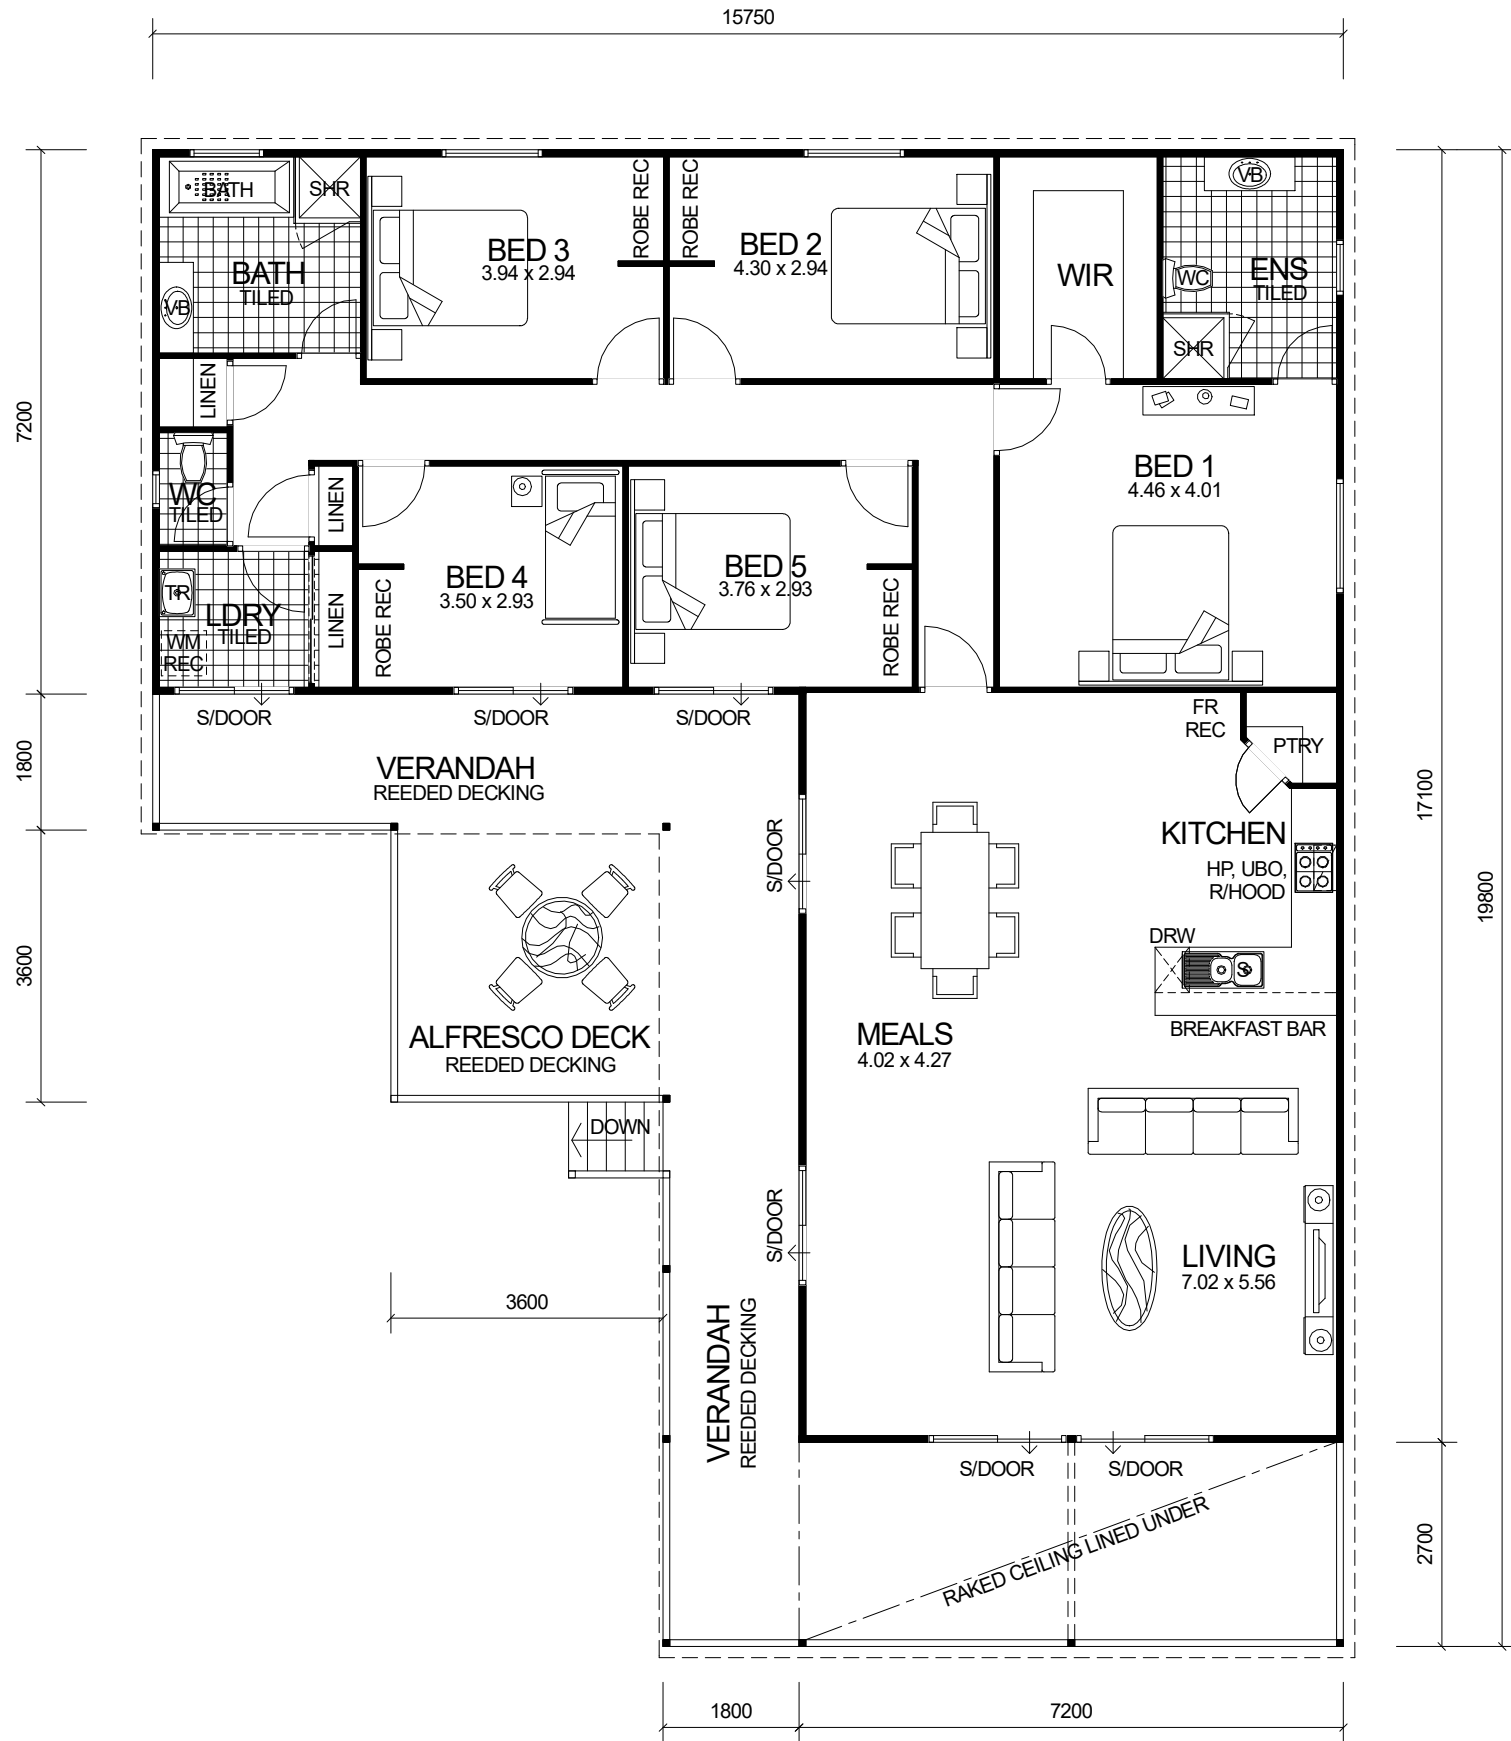

## DESIGN FEATURES

- SMART GLASS TO ALL ALUMINIUM WINDOWS & DOORS IN CLIMATE ZONES 4 & 5.
- STAINLESS STEEL APPLIANCES.
- WALK IN PANTRY.
- BREAKFAST BAR.
- 1200W VANITY BASIN TO ENSUITE.
- ALFRESCO DECK 3.6m x 3.6m INCLUDED ON STUMPED HOMES.
- LINED & RAKED CEILING TO FRONT VERANDAH.
- 2.4m CEILING LEVEL.

5 BEDROOM x 2 BATHROOM

### OVERALL SIZE

WIDTH: 15.75m  
LENGTH: 19.80m

### AREA

HOUSE: 184.68m<sup>2</sup>  
VERANDAH: 54.27m<sup>2</sup>  
ALF. DECK: 12.96m<sup>2</sup>  
TOTAL: 251.91m<sup>2</sup>