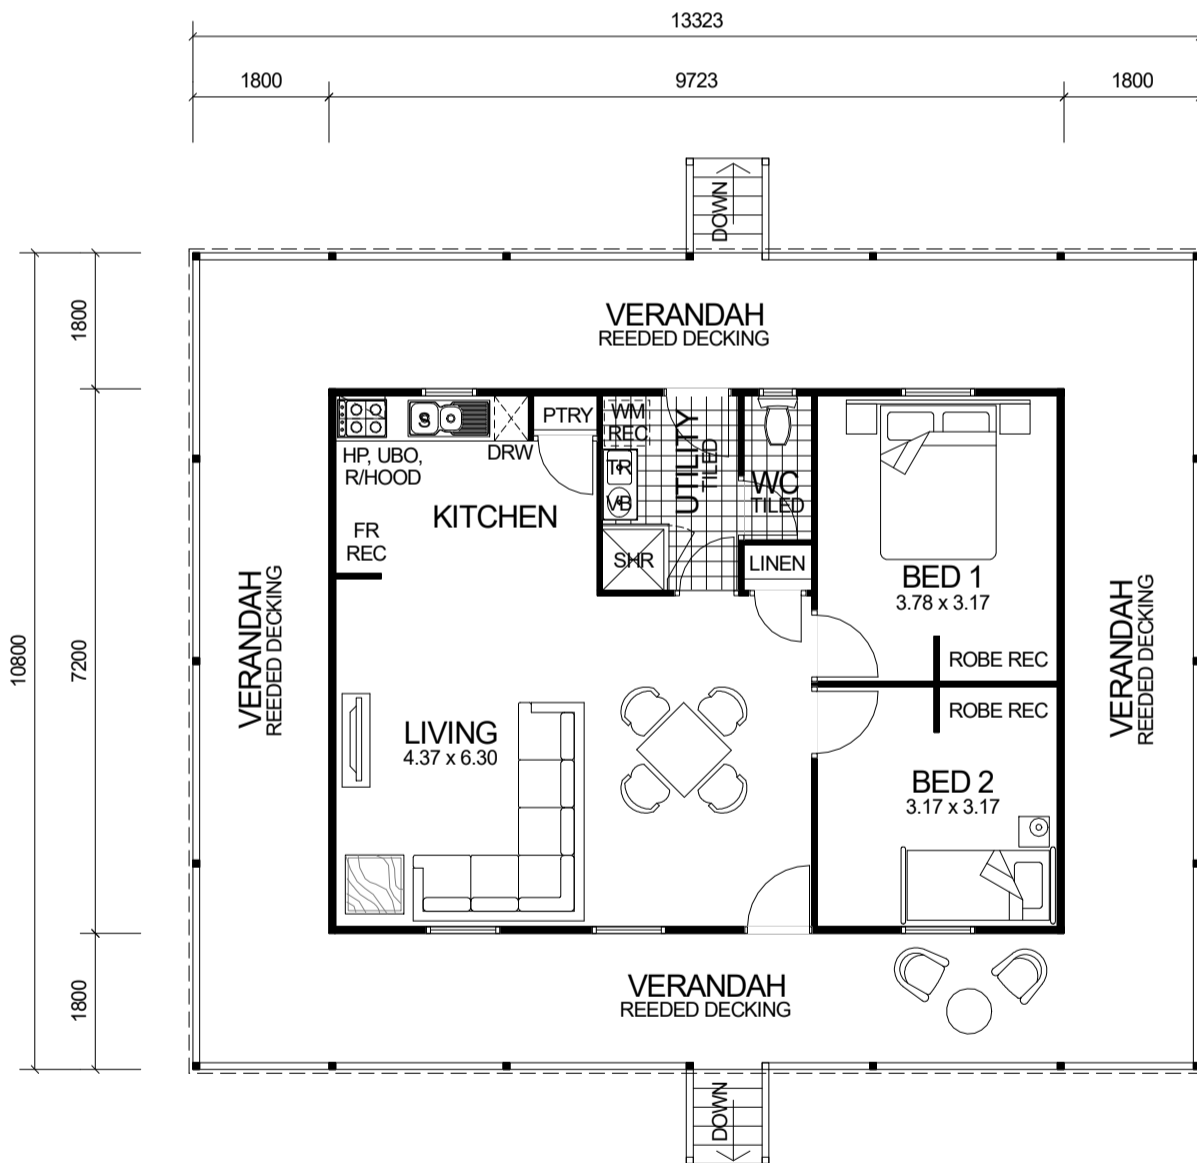

COTTAGE SERIES

DESIGN FEATURES

- SMART GLASS TO ALL ALUMINIUM WINDOWS & DOORS IN CLIMATE ZONES 4 & 5.
- STAINLESS STEEL APPLIANCES.
- 2.4m CEILING LEVEL.
- GRANNY FLAT COMPATIBLE SIZE WITH CERTAIN COUNCILS

2 BEDROOM x 1 BATHROOM

"COTTAGE SERIES"

NOTE: LOCK UP KITS CAN BE SUPPLIED ON ELEVATED SUB-FLOOR SYSTEM OR CONCRETE SLAB.

GETAWAY HOMES © COPYRIGHT

OVERALL SIZE	
WIDTH:	10.80m
LENGTH:	13.323m

AREA	
HOUSE:	70.00m ²
VERANDAH:	73.88m ²
TOTAL:	143.88m ²